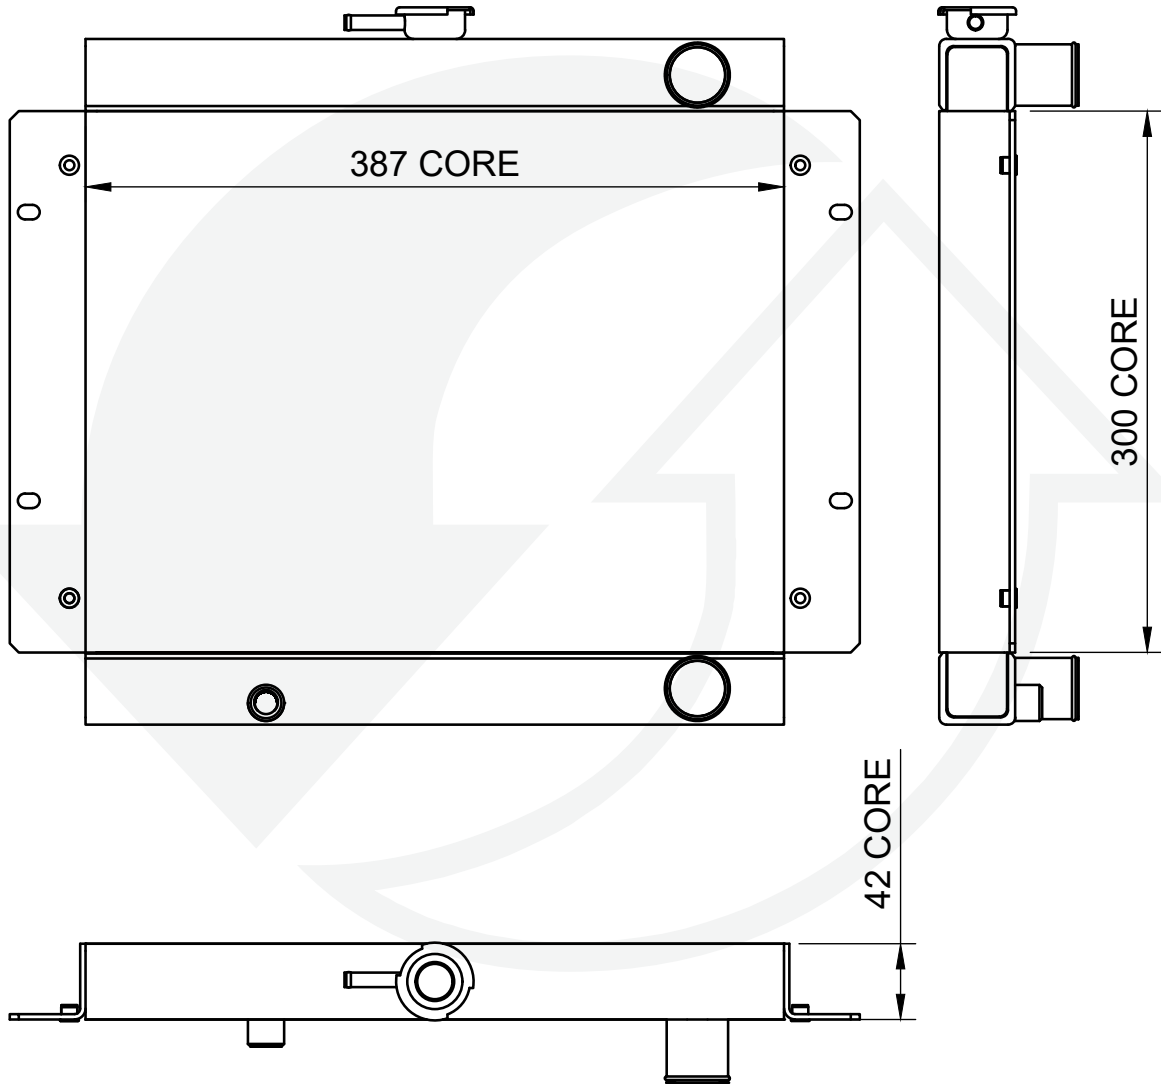

PART NUMBER: RAD1180SCA1COM

SUZUKI JIMNY

PART NUMBER: RAD300SUZ1COM

TOYOTA FORKLIFT 1.8TON

PART NUMBER: RAD450TOY1COM

TOYOTA FORKLIFT 2.5 TON

PART NUMBER: RAD500TOY1COM

VOLVO PENTA TADI64IGE