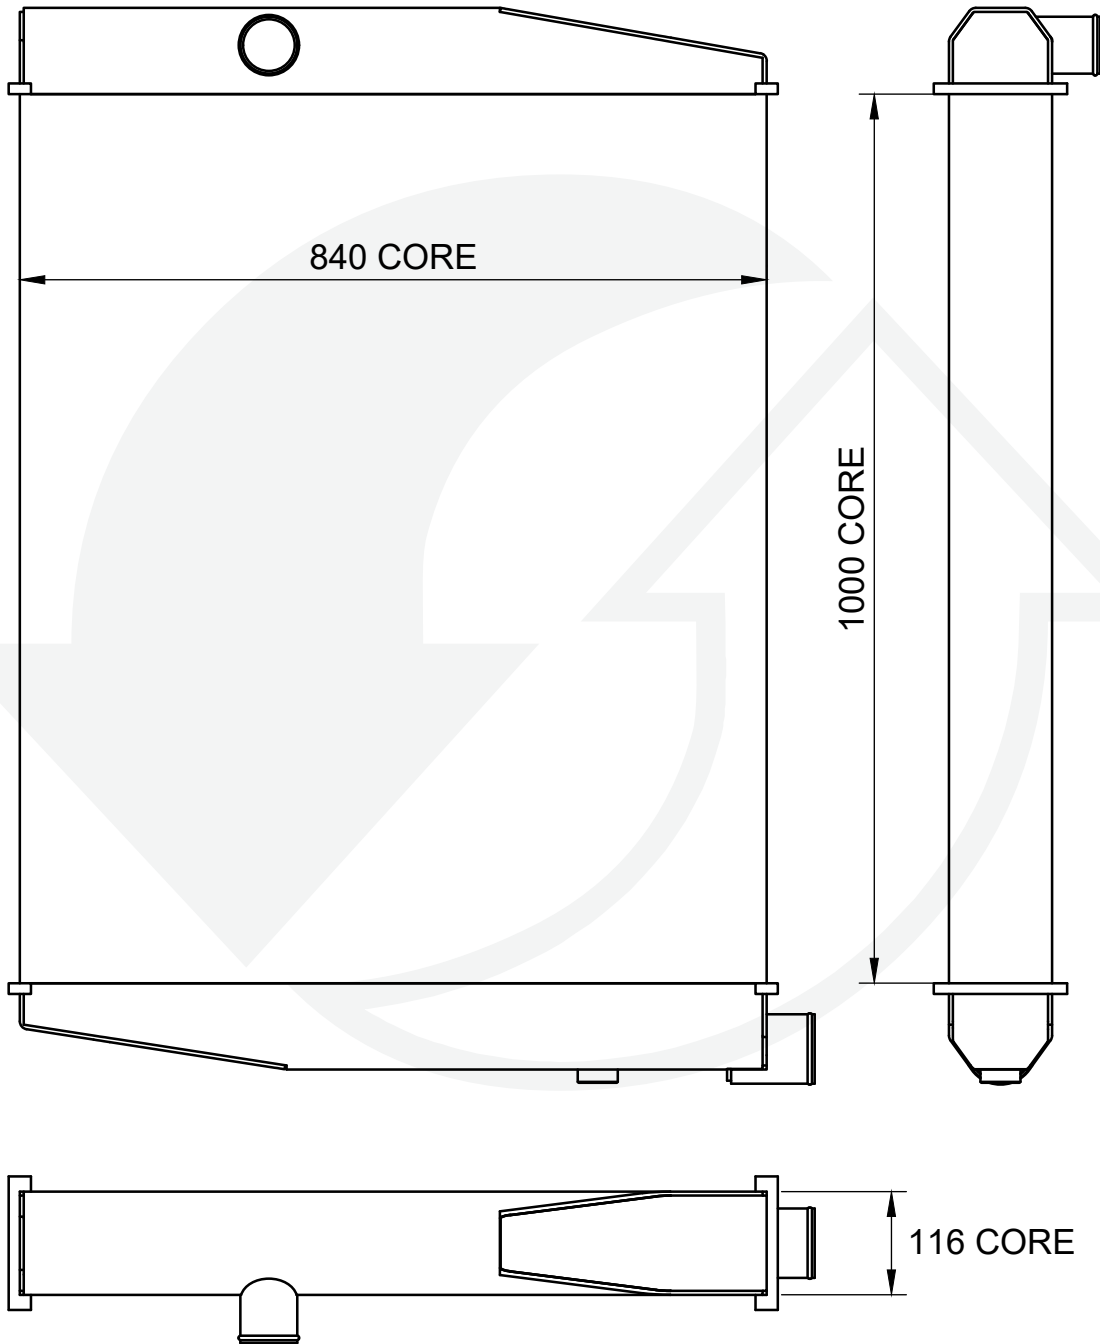

CATERPILLAR 740-2

PART NUMBER: RAD1000CAT2COM