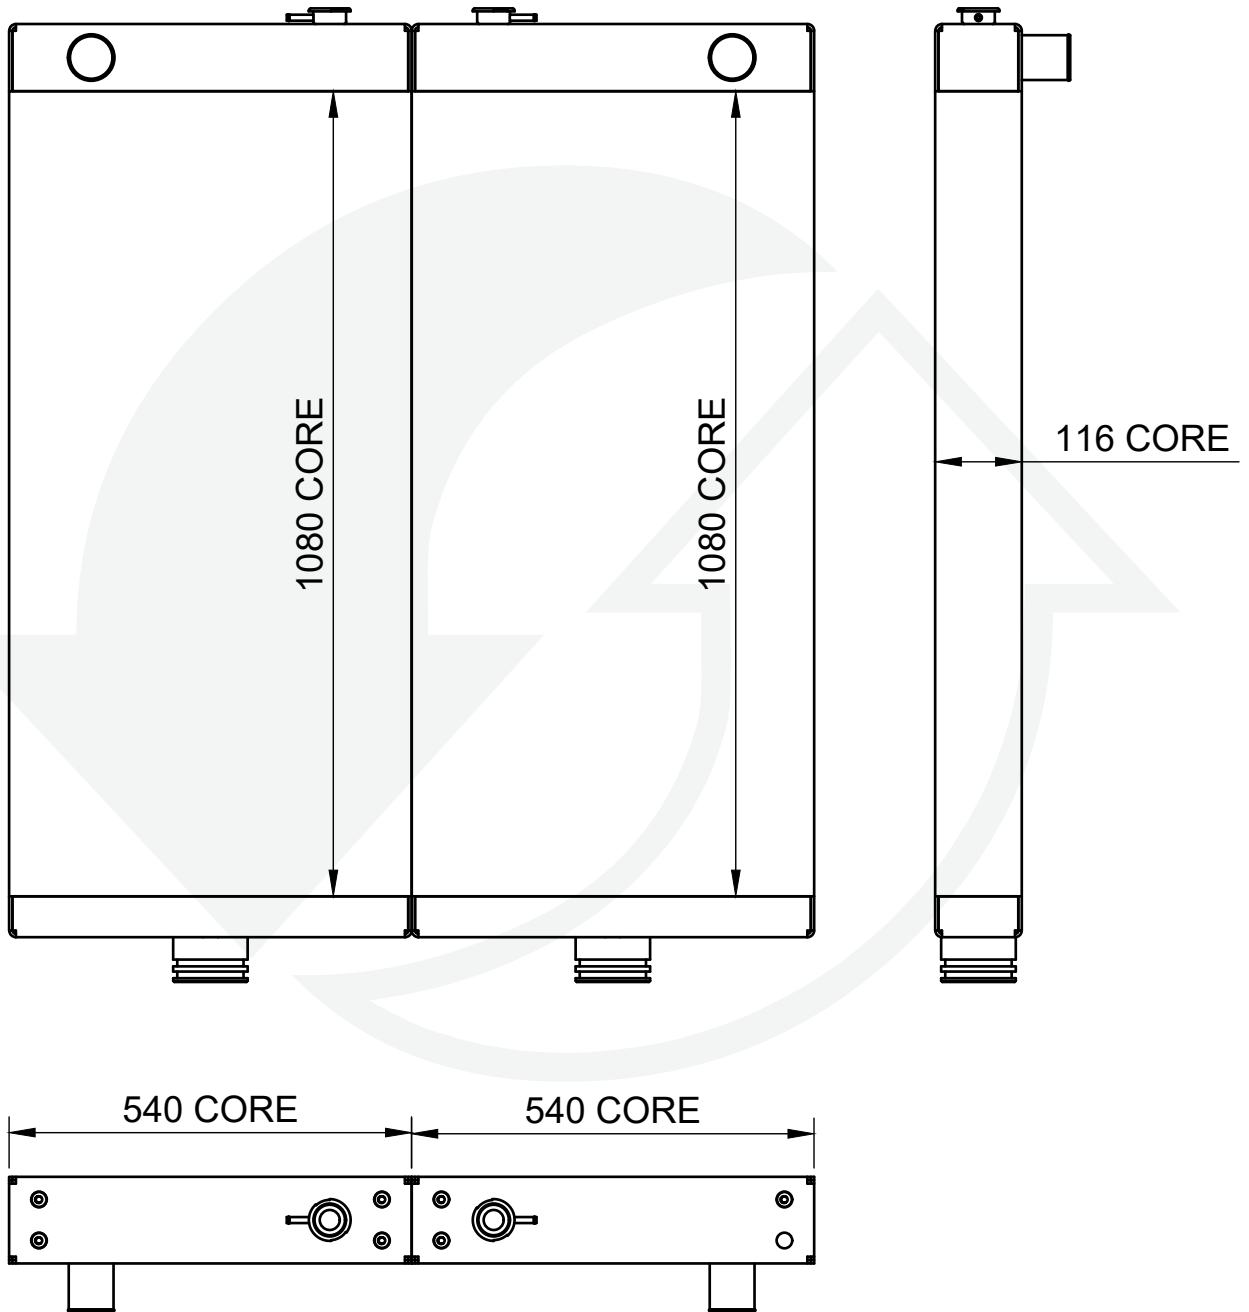

KOMATSU WA500/6

PART NUMBER: RAD1080KOM1COM