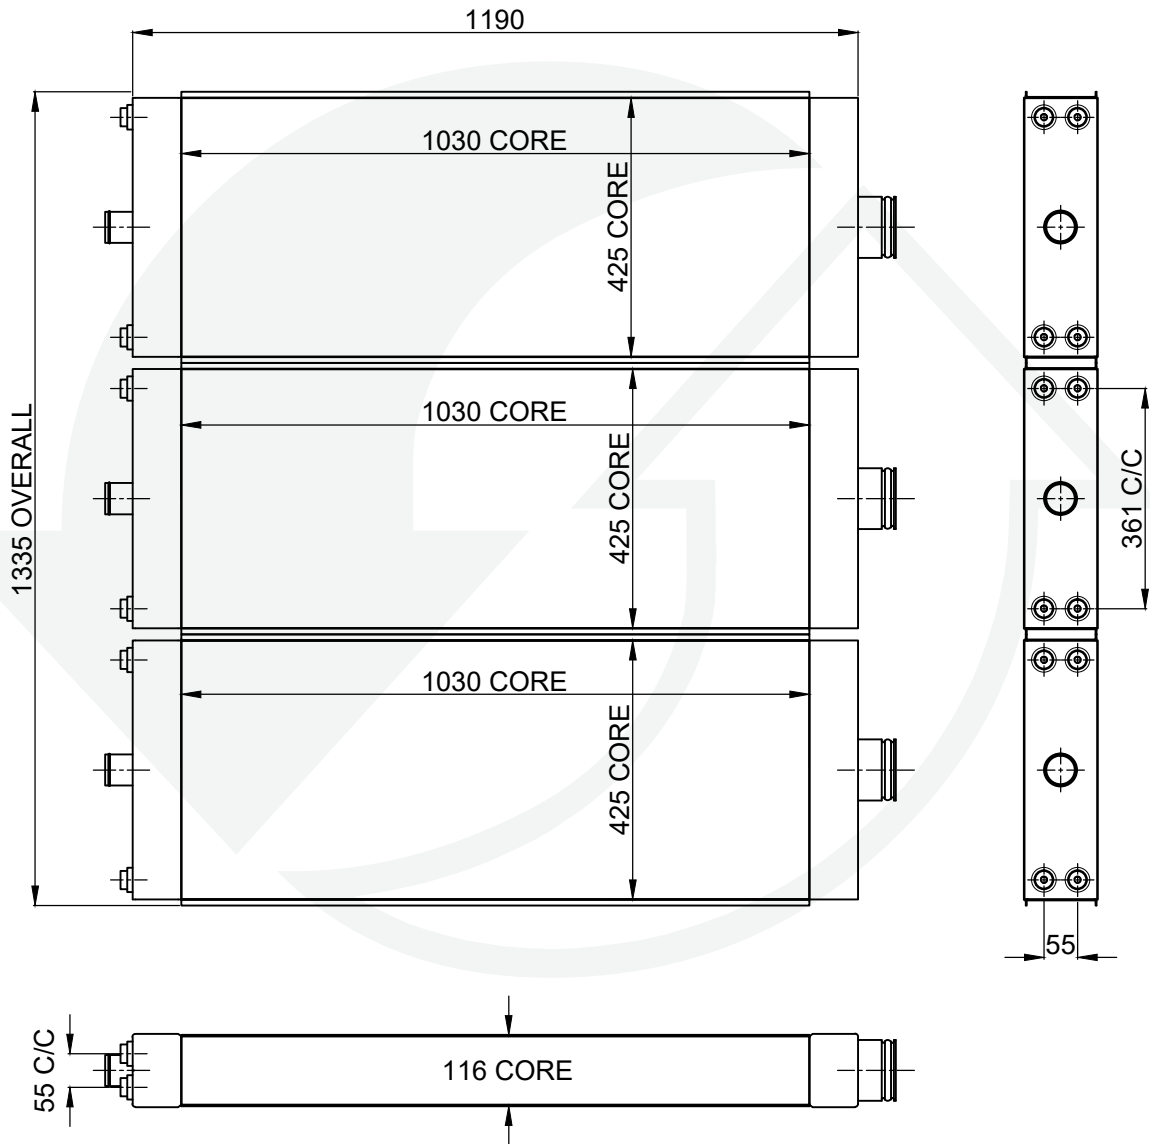

HITACHI ZX870

PART NUMBER: RAD1030HIT1COM