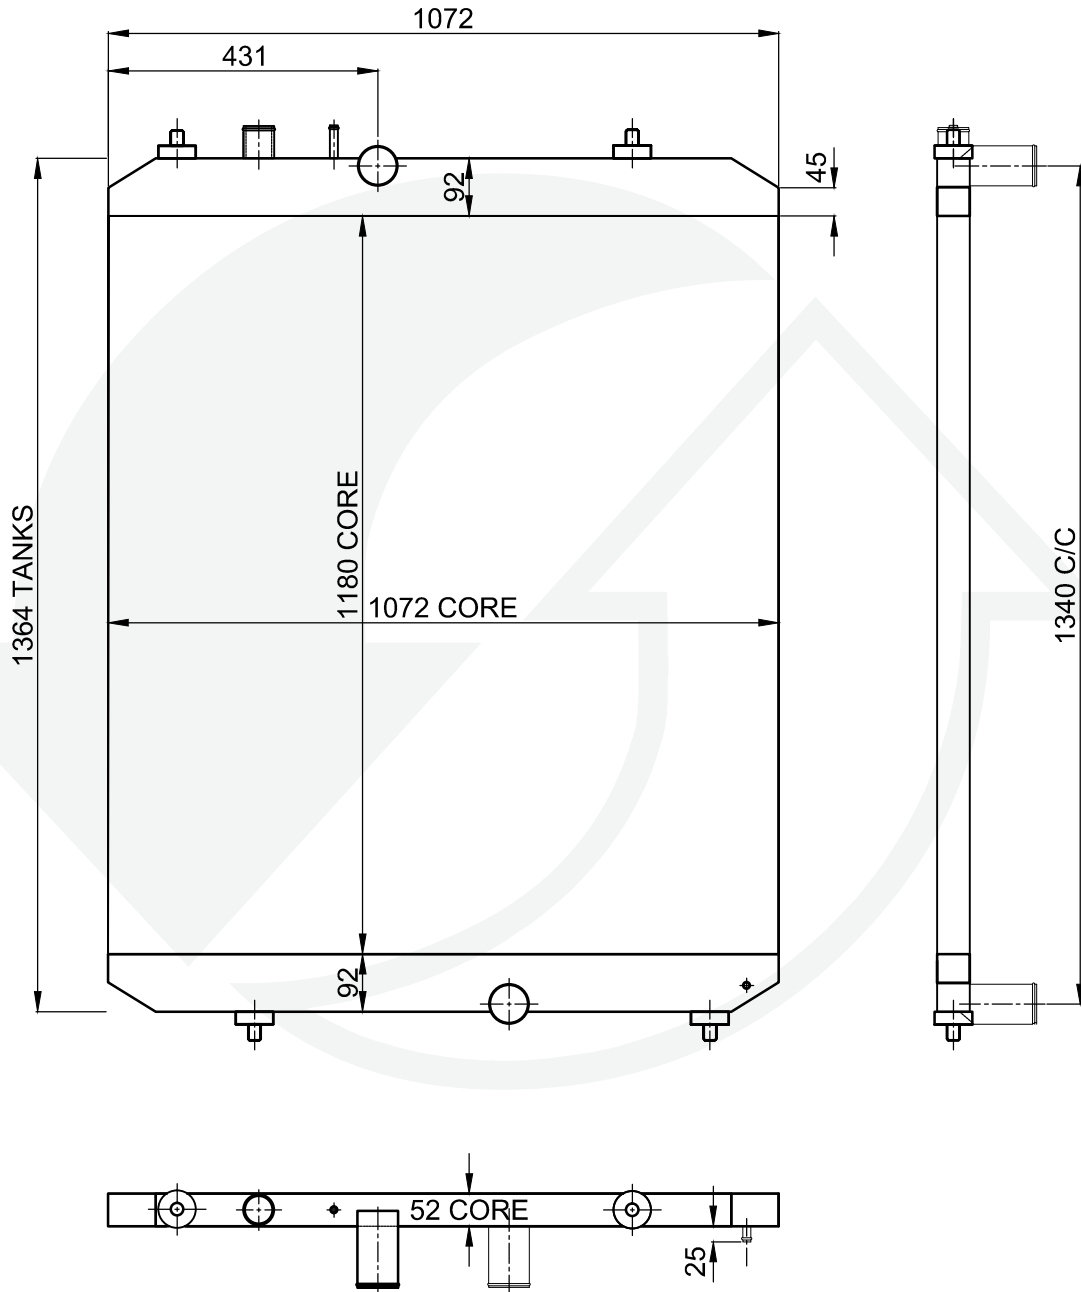

PART NUMBER: RAD1180SCA1COM

SUZUKI JIMNY

PART NUMBER: RAD300SUZ1COM

TOYOTA FORKLIFT 1.8TON

PART NUMBER: RAD450TOY1COM

TOYOTA FORKLIFT 2.5 TON

PART NUMBER: RAD500TOY1COM

VOLVO PENTA TADI64IGE