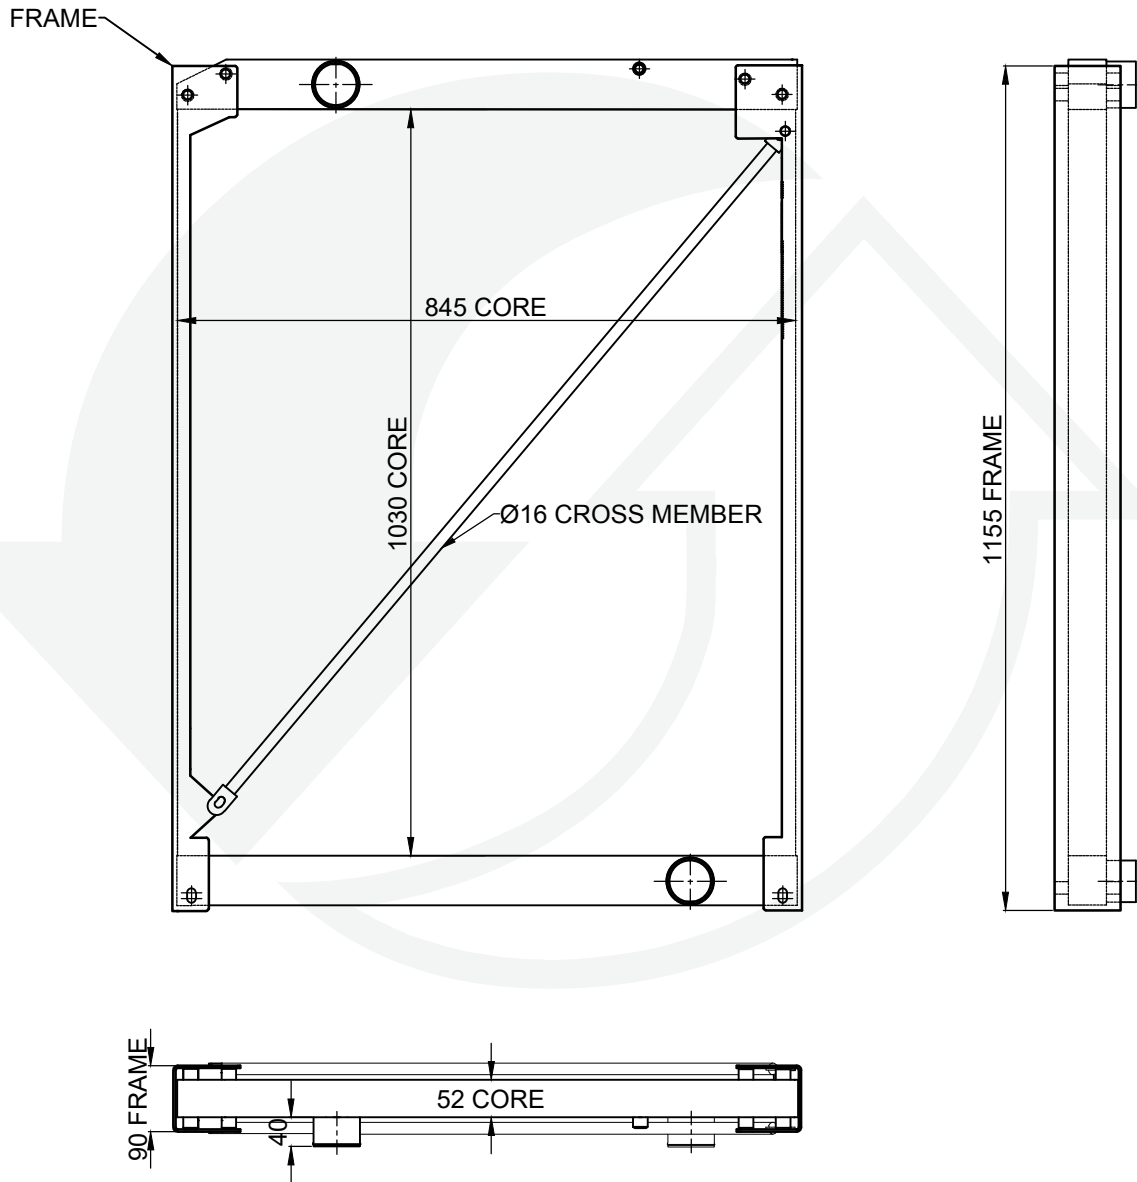

CHE

HEAT TRANSFER PRODUCTS

TUBE & BAR RADIATORS

BELL DUMPER

PART NUMBER: RAD1030BEL1COM

CATERPILLAR 320L

PART NUMBER: RAD930CAT1COM

CATERPILLAR 740-I