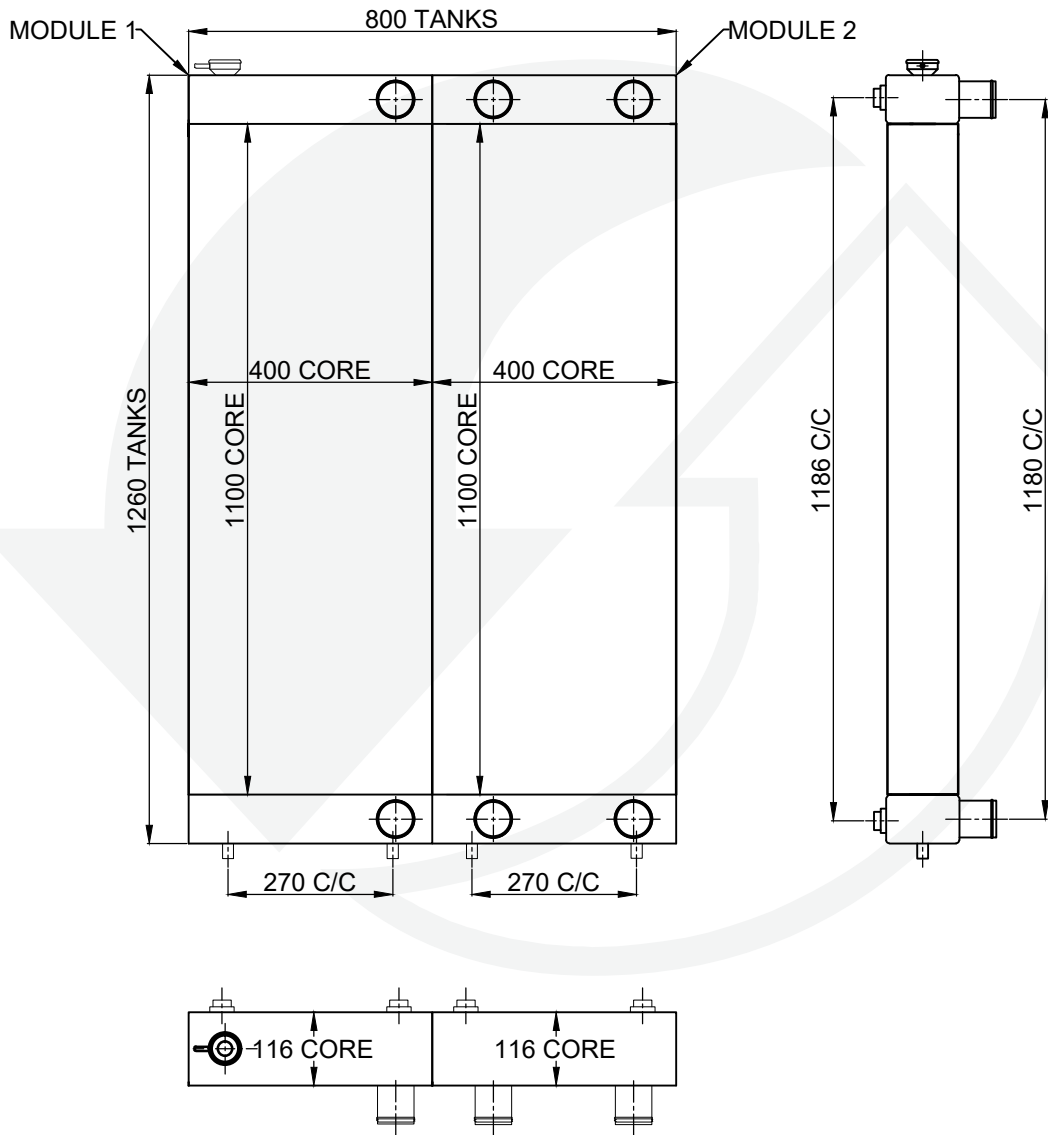

HITACHI ZX680

PART NUMBER: RAD1100HIT1COM