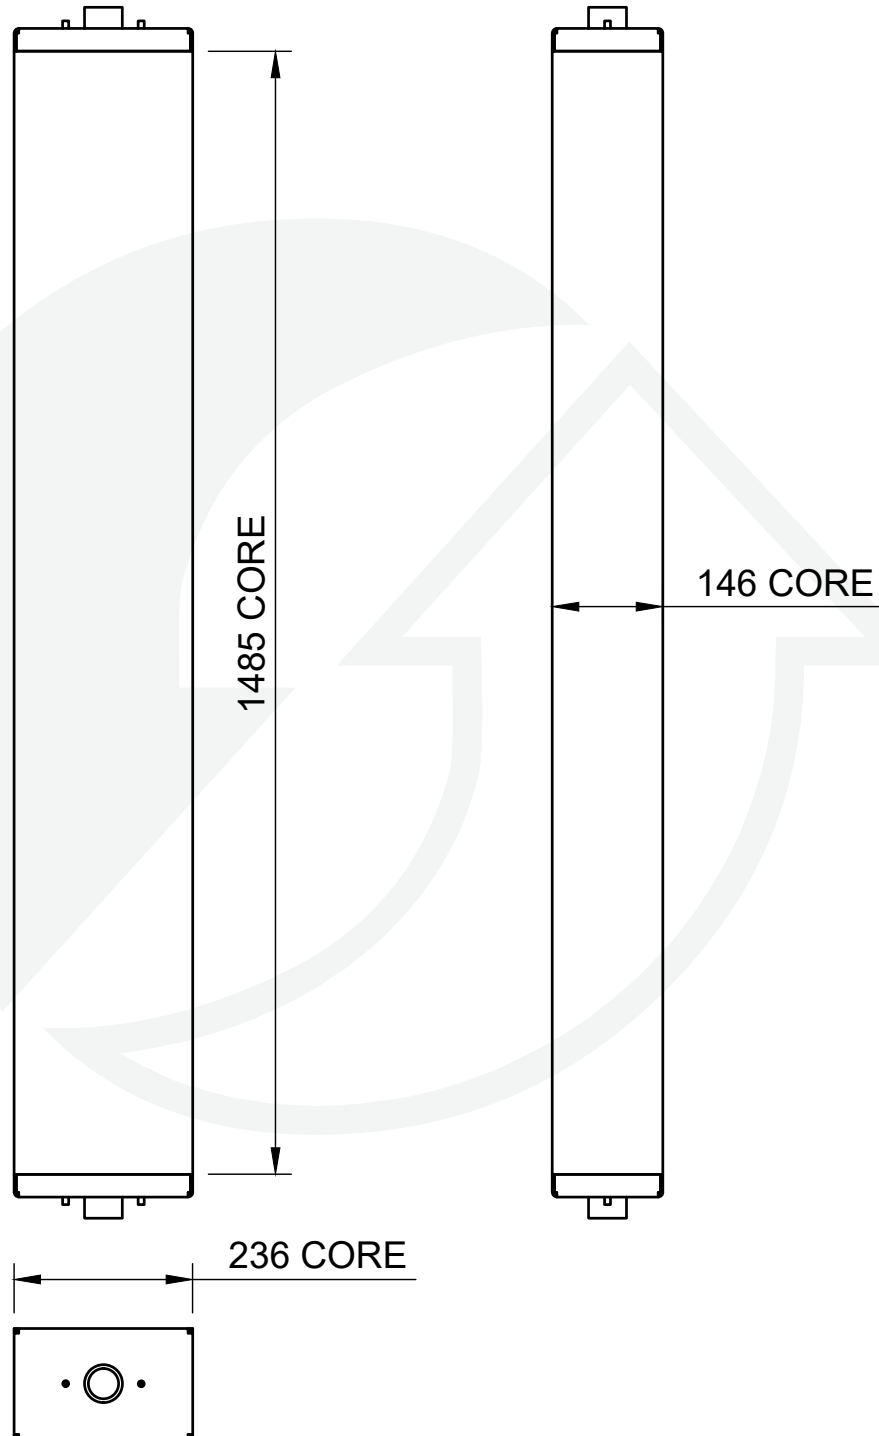

PART NUMBER: RAD1000CAT1COM

CATERPILLAR 740-2

PART NUMBER: RAD1000CAT2COM

CATERPILLAR 1040

PART NUMBER: RAD1035CAT1COM

CATERPILLAR 966L

PART NUMBER: RAD1040CAT1COM

CATERPILLAR 980-8

PART NUMBER: RAD1040CAT2COM

CATERPILLAR 400 KVA

PART NUMBER: RAD1180CAT1COM

CATERPILLAR 773 S

PART NUMBER: RAD1485CAT1COM

CATERPILLAR D II L

PART NUMBER: RAD1495CAT1COM

CATERPILLAR 988-8 MODULE