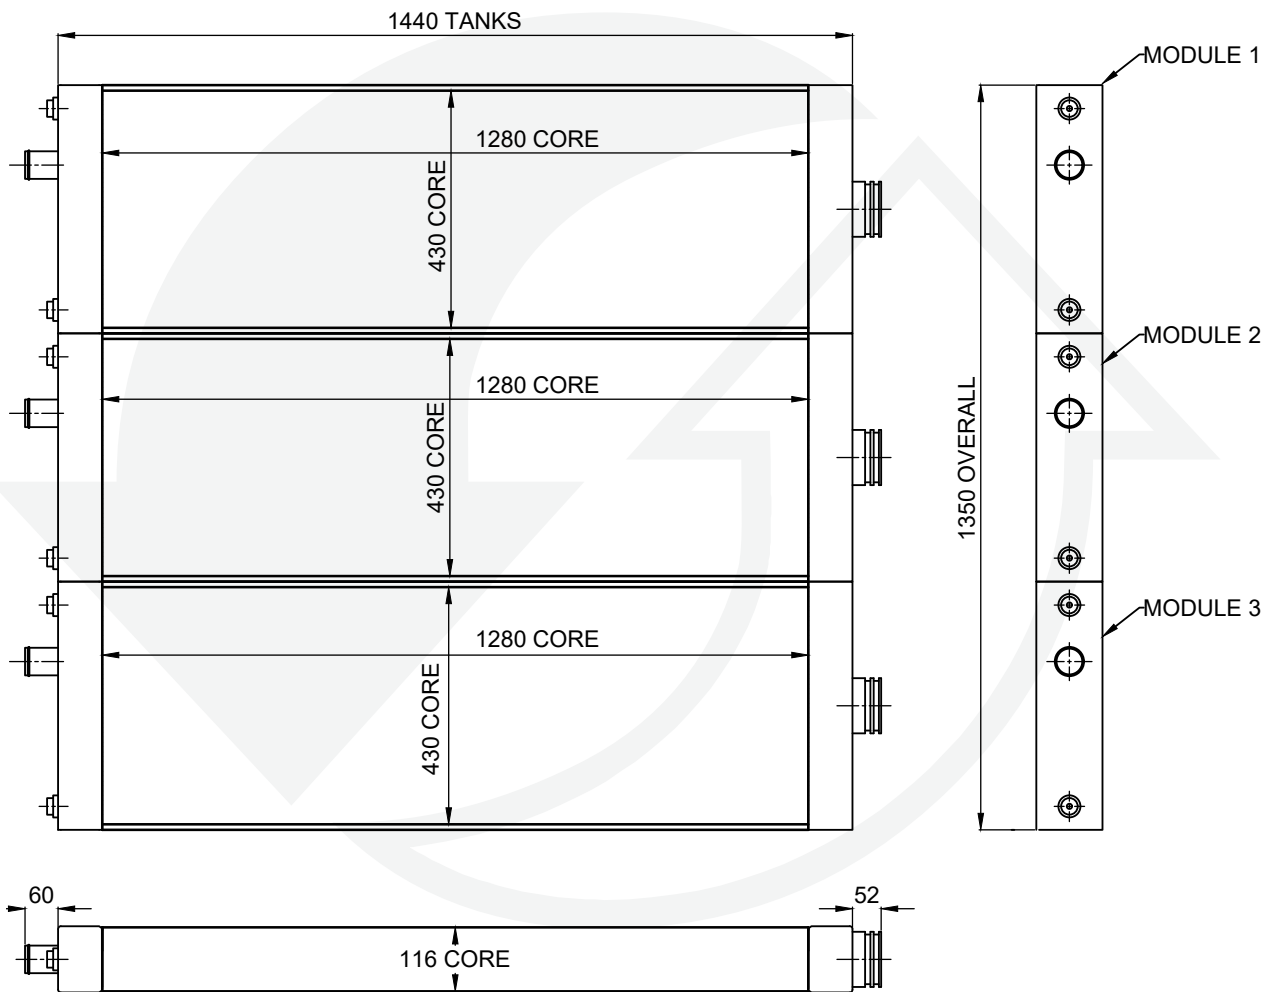

PART NUMBER: RAD820INT1COM

ISUZU FXZ

PART NUMBER: RAD880ISU1COM

JCB

PART NUMBER: RAD505JCB1COM

JEEP WRANGLER

PART NUMBER: RAD525JEE1COM

KOMATSU D375