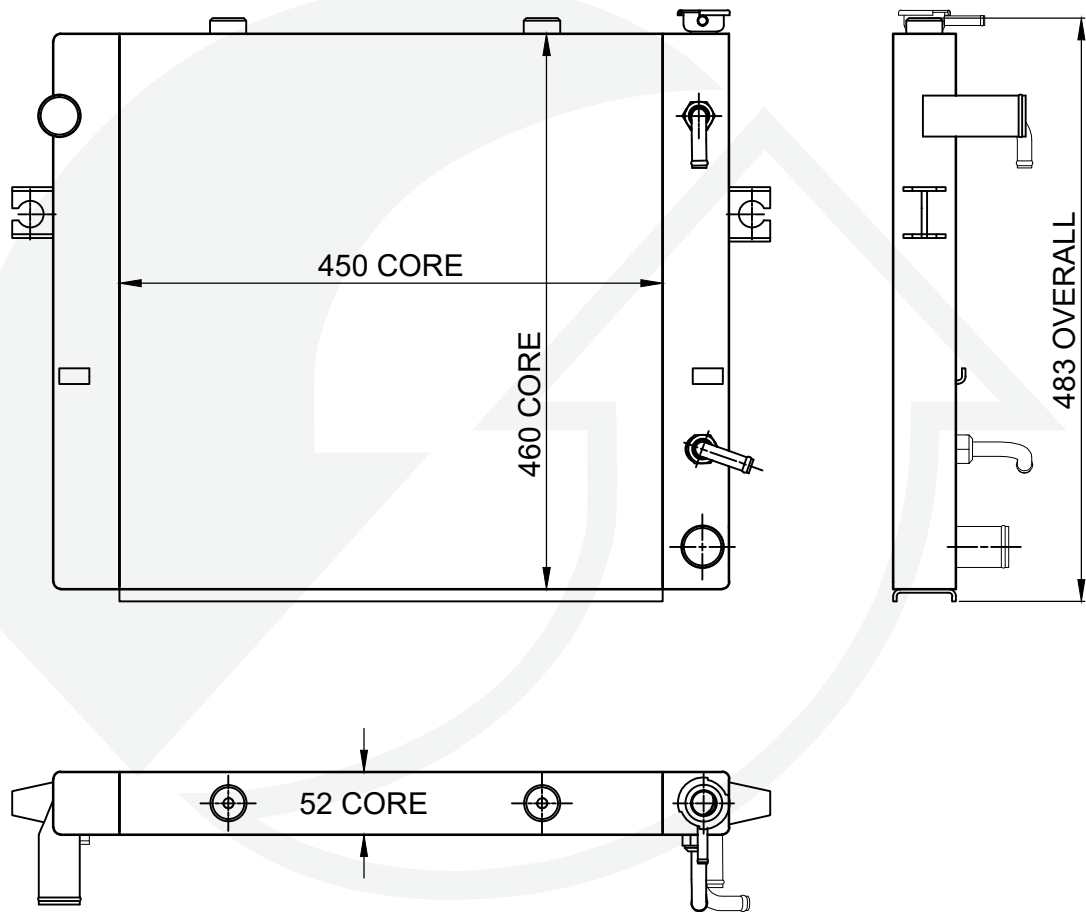

TOYOTA FORKLIFT 1.8TON

PART NUMBER: RAD450TOY1COM