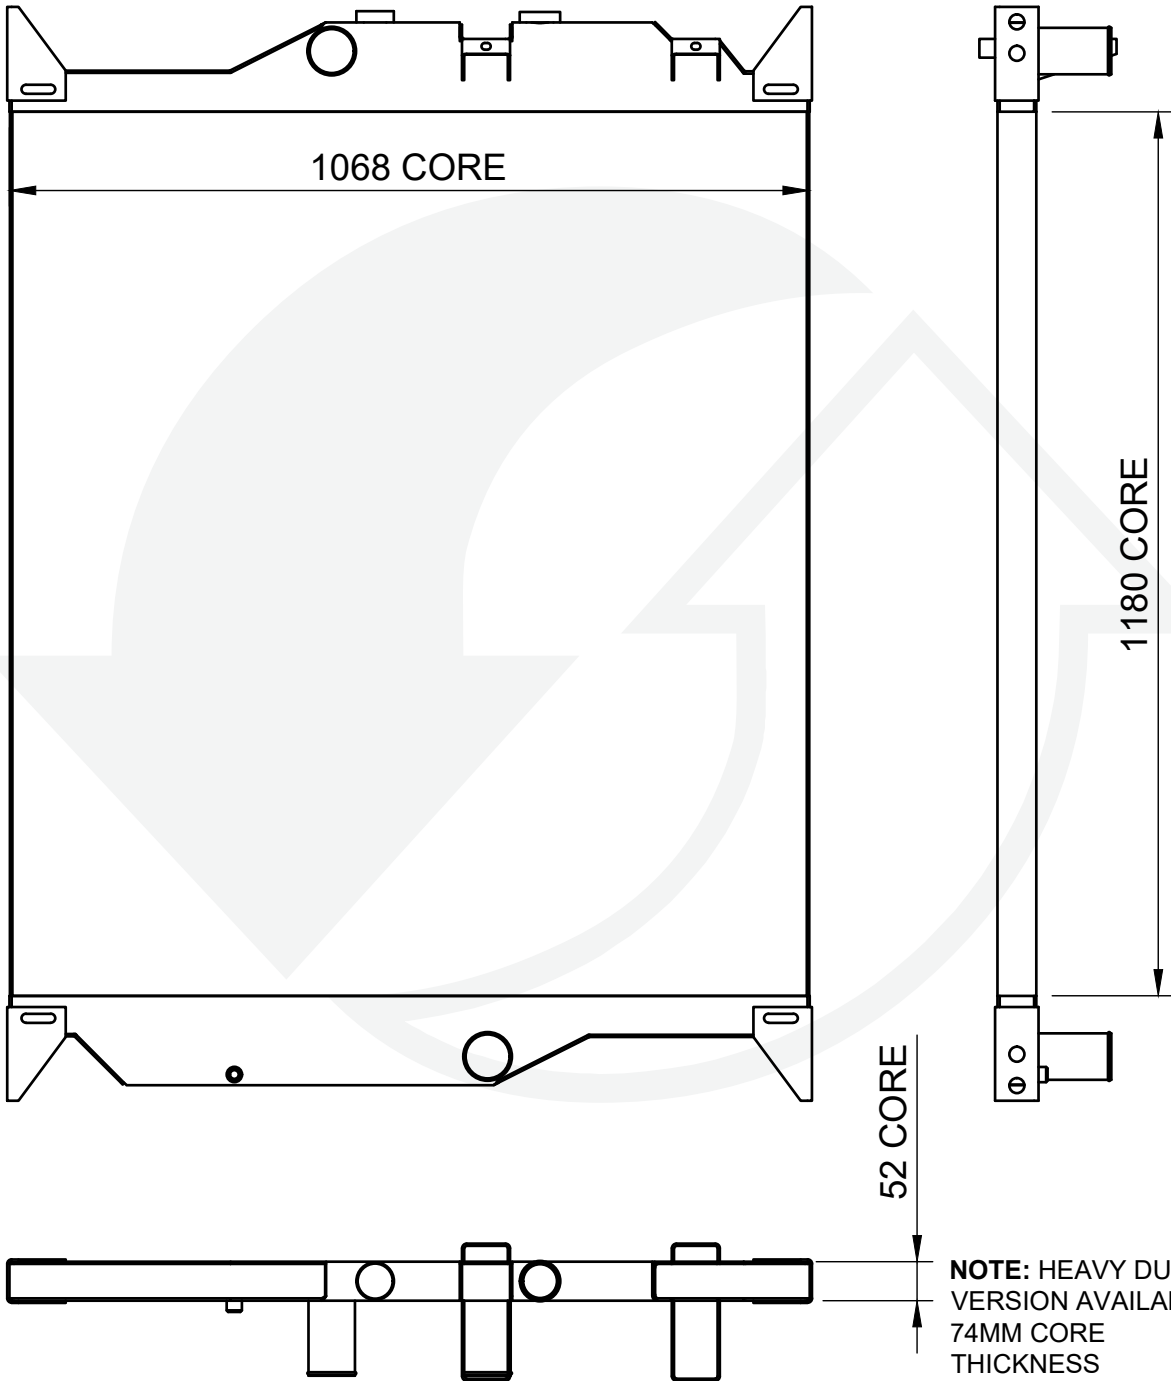

PART NUMBER: RAD1180SCA1COM

SUZUKI JIMNY

PART NUMBER: RAD300SUZ1COM

TOYOTA FORKLIFT 1.8TON

PART NUMBER: RAD450TOY1COM

TOYOTA FORKLIFT 2.5 TON

PART NUMBER: RAD500TOY1COM

VOLVO PENTA TADI64IGE