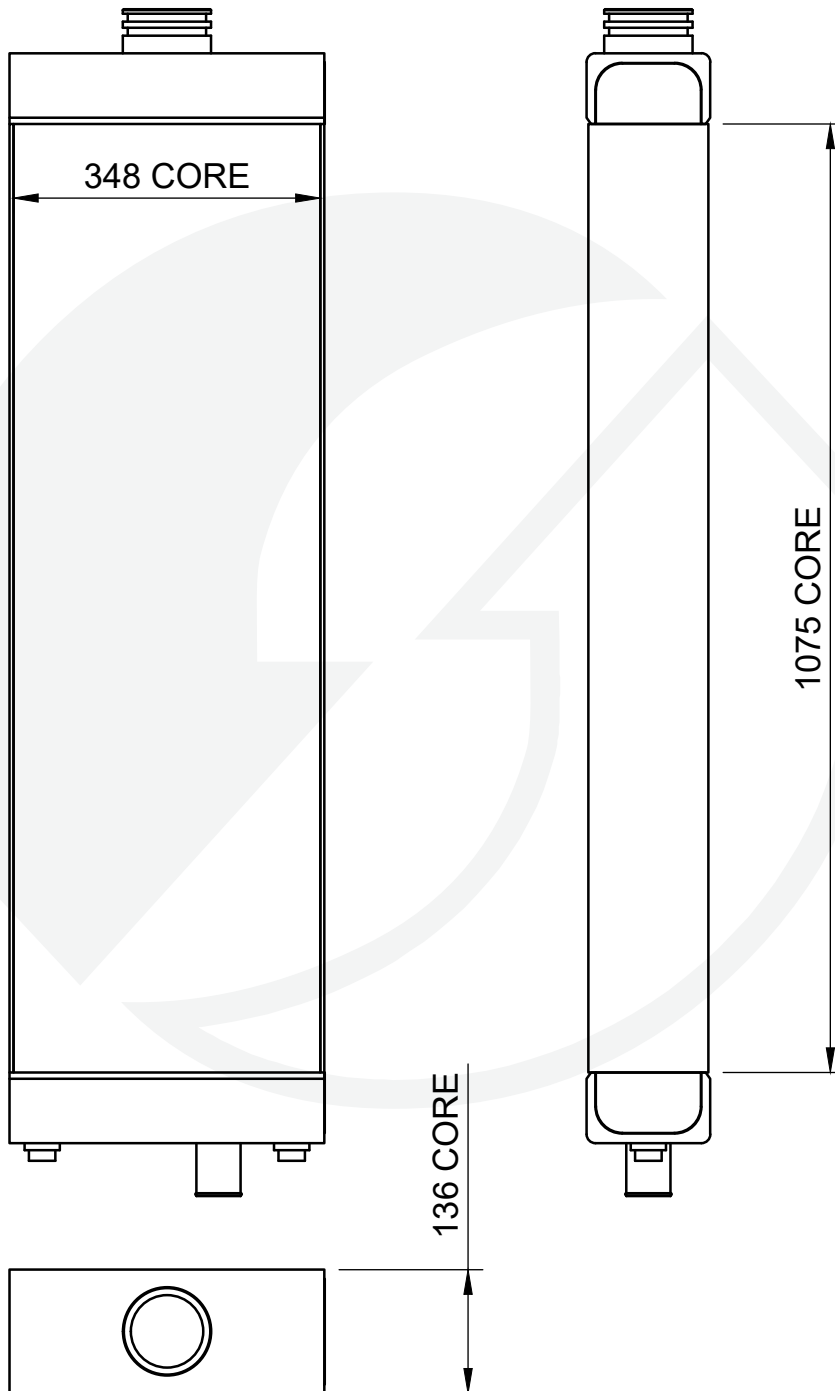

PART NUMBER: RAD922KOM1COM

KOMATSU WA500/6

PART NUMBER: RAD1080KOM1COM

KOMATSU HD 325

PART NUMBER: RAD930KOM1COM

KOMATSU D275-5AX

PART NUMBER: RAD1075KOM1COM

KOMATSU WA480-2