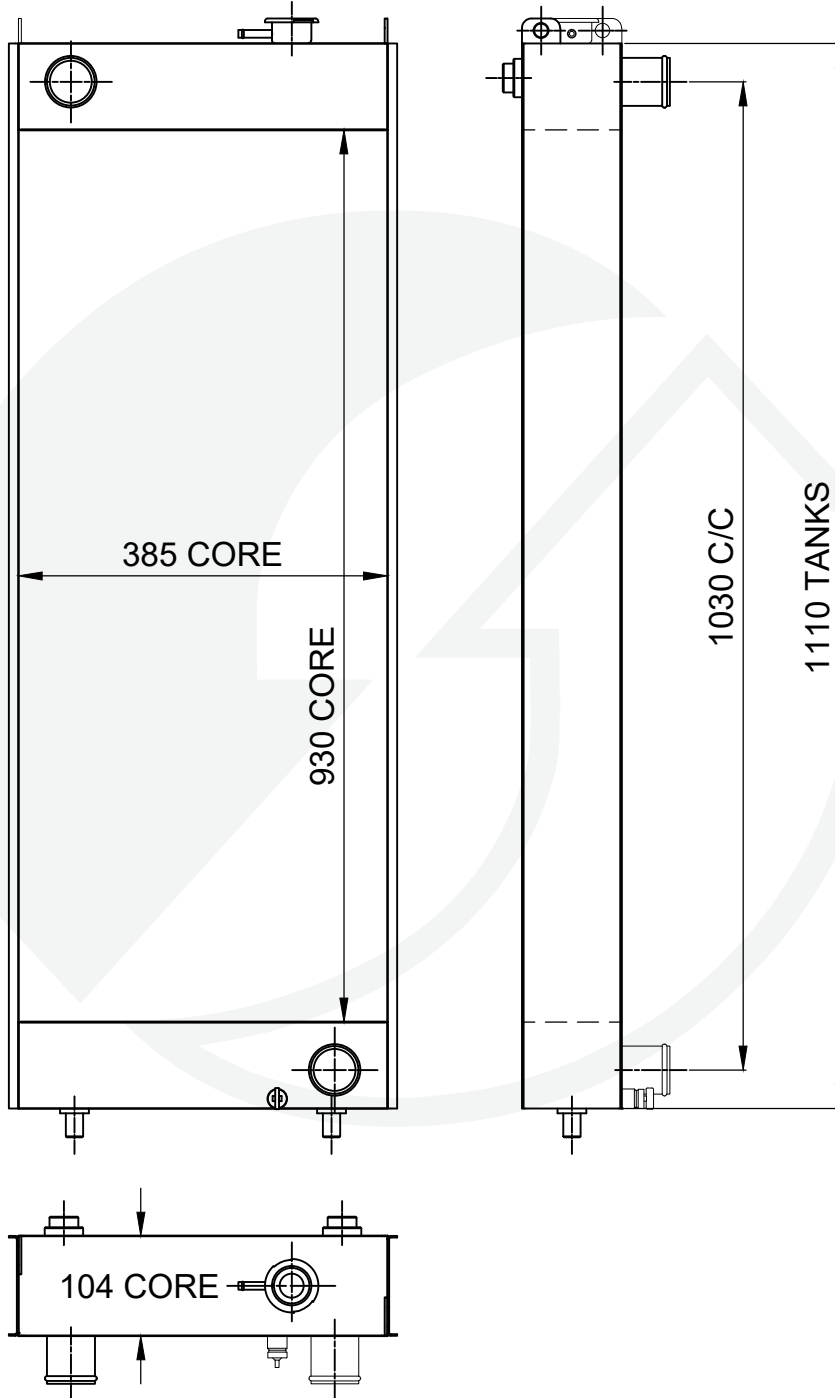

CHE

HEAT TRANSFER PRODUCTS

TUBE & BAR RADIATORS

BELL DUMPER

PART NUMBER: RAD1030BEL1COM

CATERPILLAR 320L

PART NUMBER: RAD930CAT1COM

CATERPILLAR 740-I

PART NUMBER: RAD1000CAT1COM

CATERPILLAR 740-2

PART NUMBER: RAD1000CAT2COM

CATERPILLAR 1040

PART NUMBER: RAD1035CAT1COM

CATERPILLAR 966L

PART NUMBER: RAD1040CAT1COM

CATERPILLAR 980-8

PART NUMBER: RAD1040CAT2COM

CATERPILLAR 400 KVA

PART NUMBER: RAD1180CAT1COM

CATERPILLAR 773 S

PART NUMBER: RAD1485CAT1COM

CATERPILLAR D II L

PART NUMBER: RAD1495CAT1COM

CATERPILLAR 988-8 MODULE