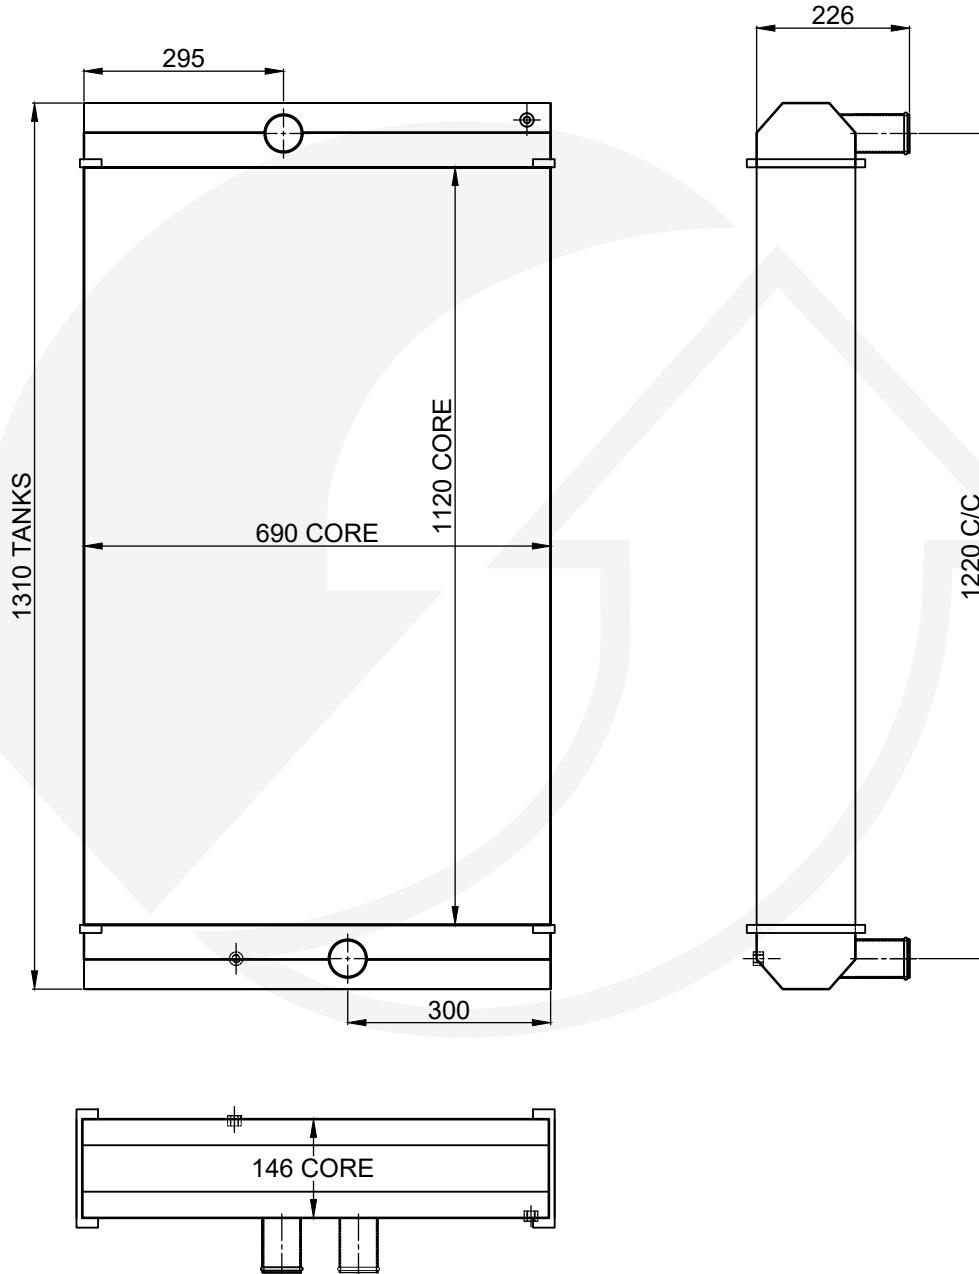

ALSO AVAILABE IN COPPER

PART NUMBER: RAD1180VOL1COM

VOLVO EC290

PART NUMBER: RAD800VOL1COM

VOLVO EC750

PART NUMBER: RAD1120VOL1COM

VOLVO FH TRUCKS

PART NUMBER: RAD900VOL1COM