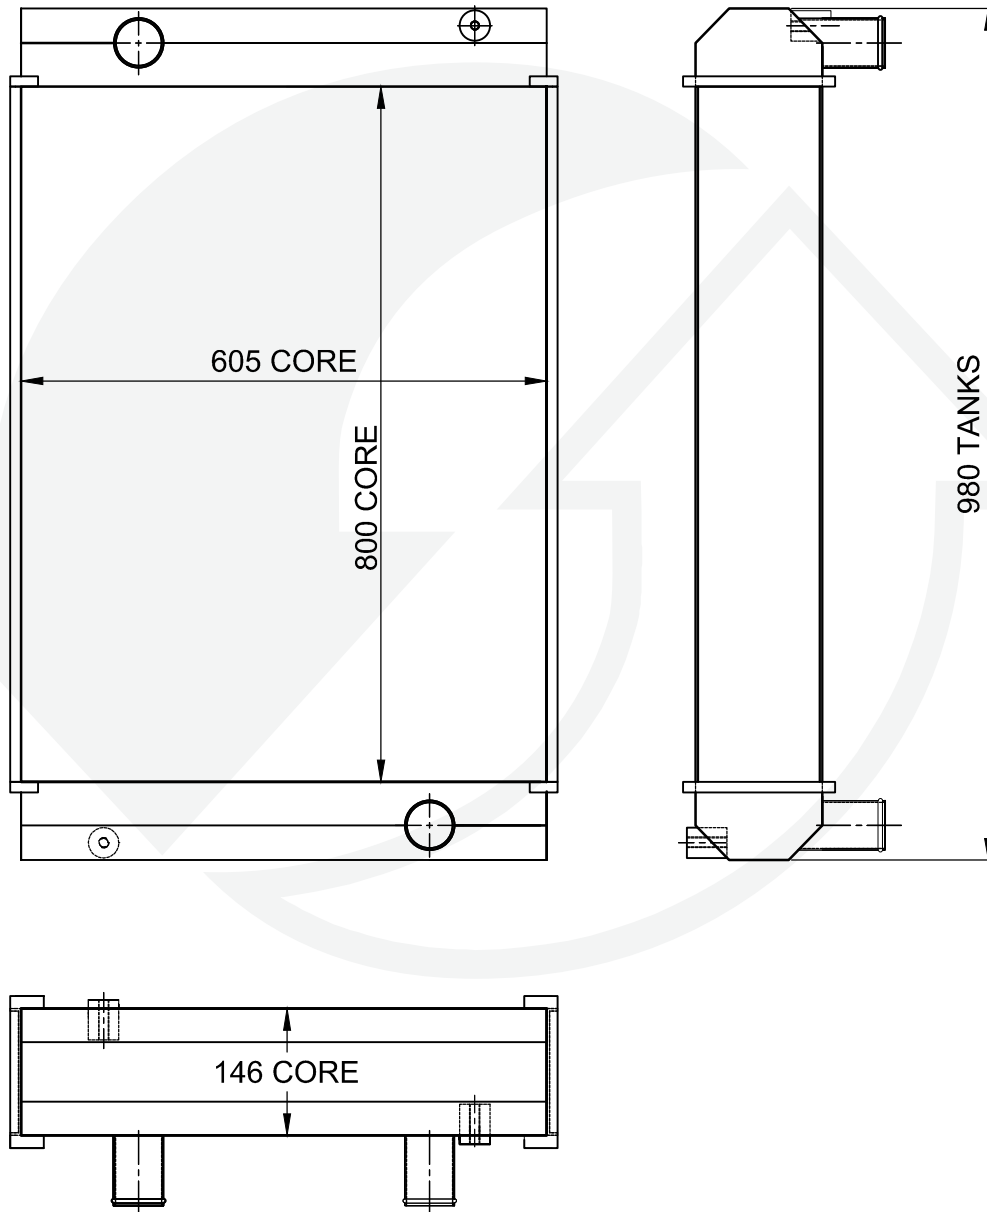

VOLVO EC290

PART NUMBER: RAD800VOL1COM