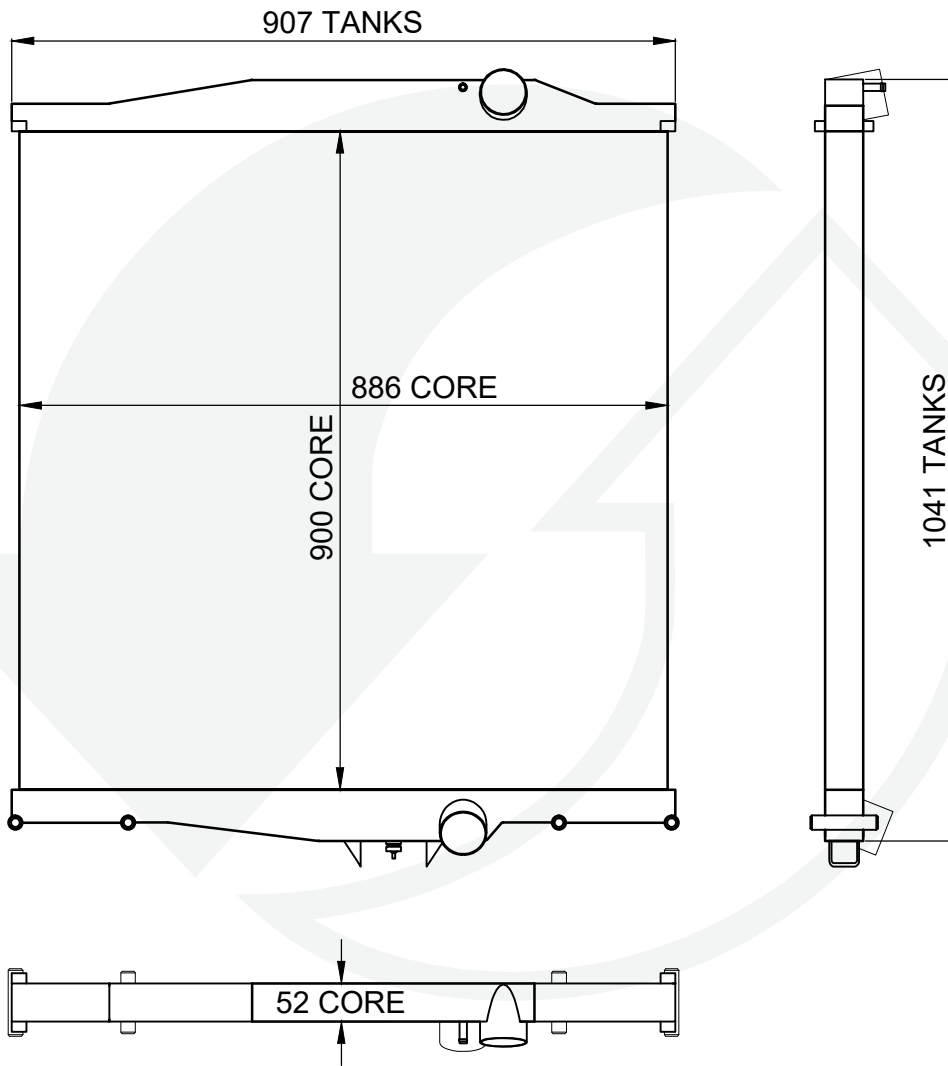

ALSO AVAILABE IN COPPER

PART NUMBER: RAD1180VOL1COM

VOLVO EC290

PART NUMBER: RAD800VOL1COM

VOLVO EC750

PART NUMBER: RAD1120VOL1COM

VOLVO FH TRUCKS

PART NUMBER: RAD900VOL1COM