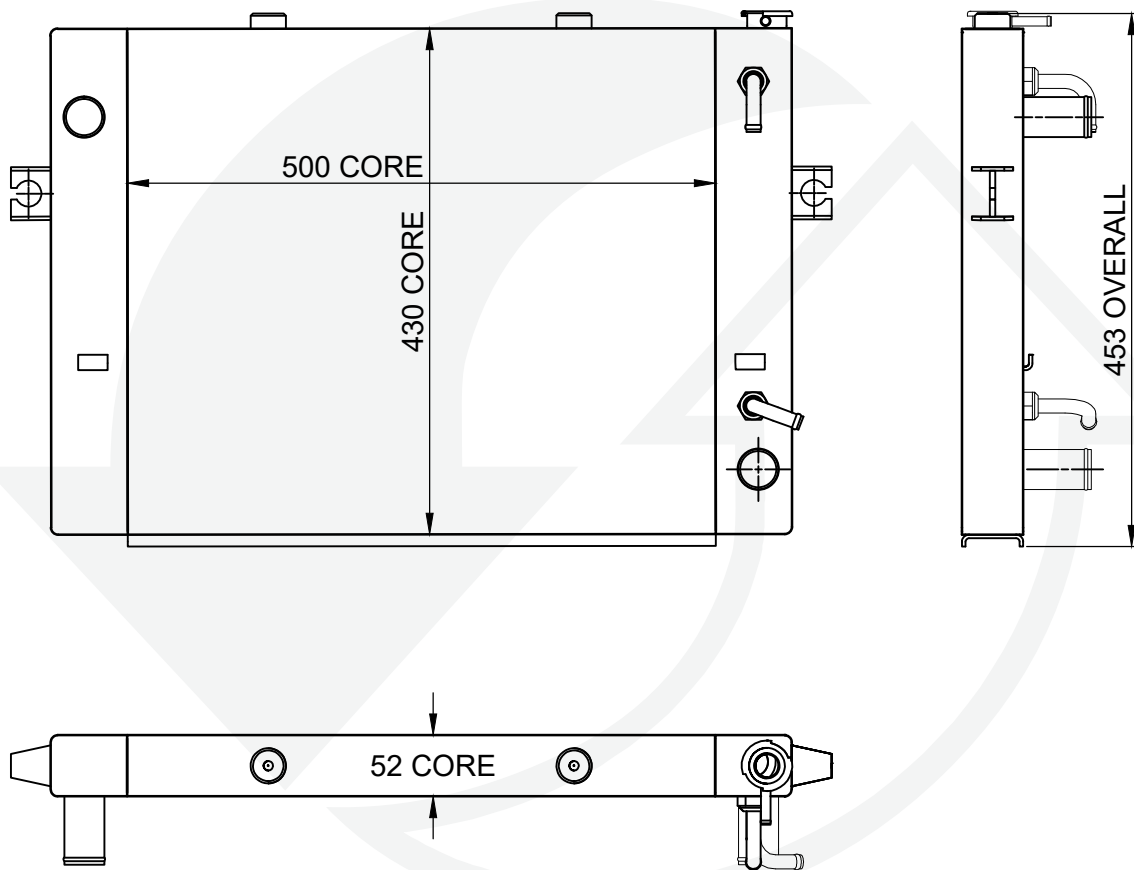

PART NUMBER: RAD1180SCA1COM

SUZUKI JIMNY

PART NUMBER: RAD300SUZ1COM

TOYOTA FORKLIFT 1.8TON

PART NUMBER: RAD450TOY1COM

TOYOTA FORKLIFT 2.5 TON

PART NUMBER: RAD500TOY1COM

VOLVO PENTA TADI64IGE