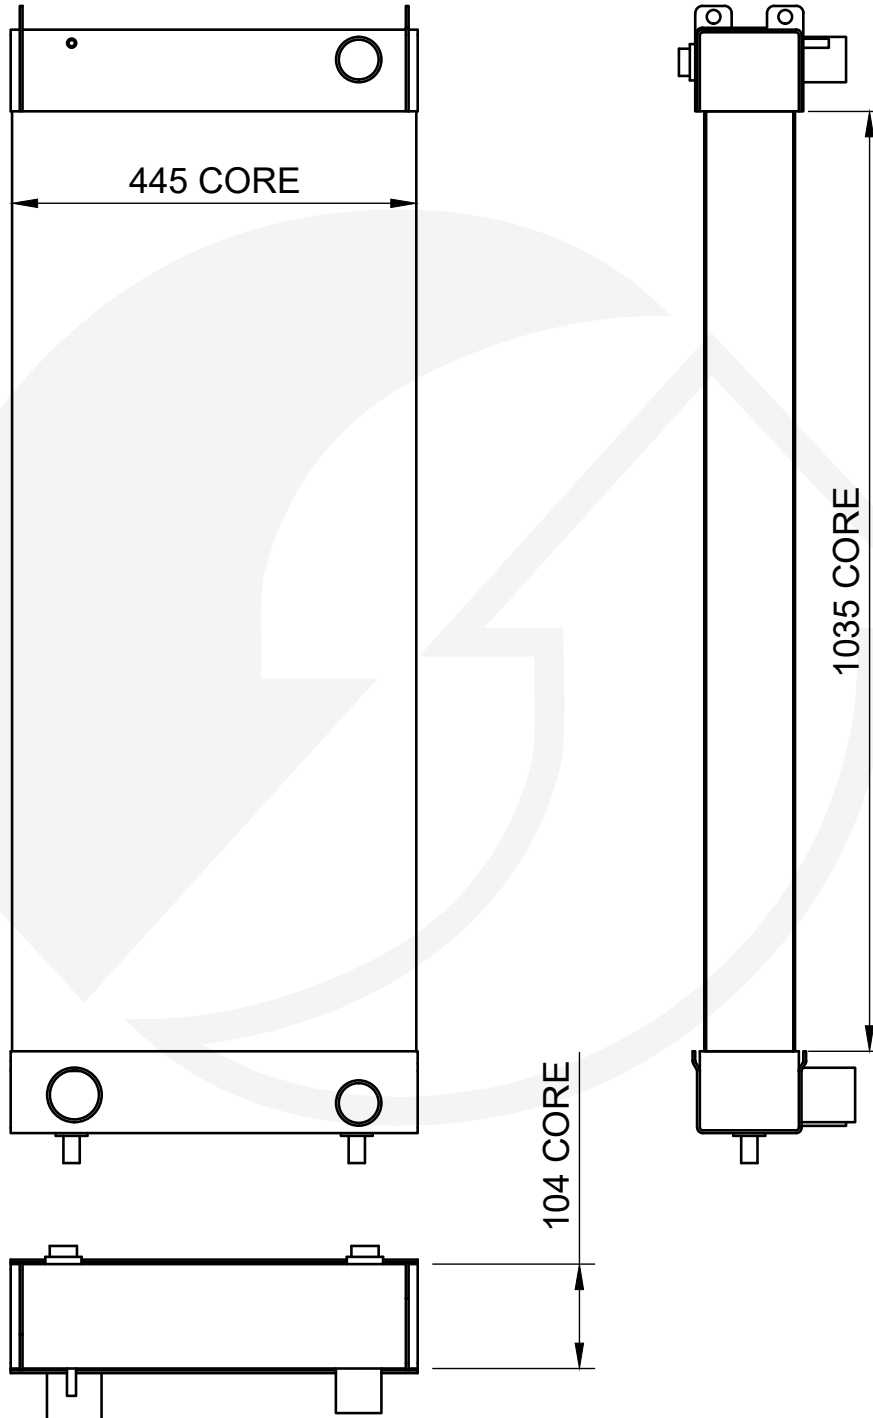

CHE

HEAT TRANSFER PRODUCTS

TUBE & BAR RADIATORS

BELL DUMPER

PART NUMBER: RAD1030BEL1COM

CATERPILLAR 320L

PART NUMBER: RAD930CAT1COM

CATERPILLAR 740-I

PART NUMBER: RAD1000CAT1COM

CATERPILLAR 740-2

PART NUMBER: RAD1000CAT2COM

CATERPILLAR 1040

PART NUMBER: RAD1035CAT1COM

CATERPILLAR 966L

PART NUMBER: RAD1040CAT1COM

CATERPILLAR 980-8