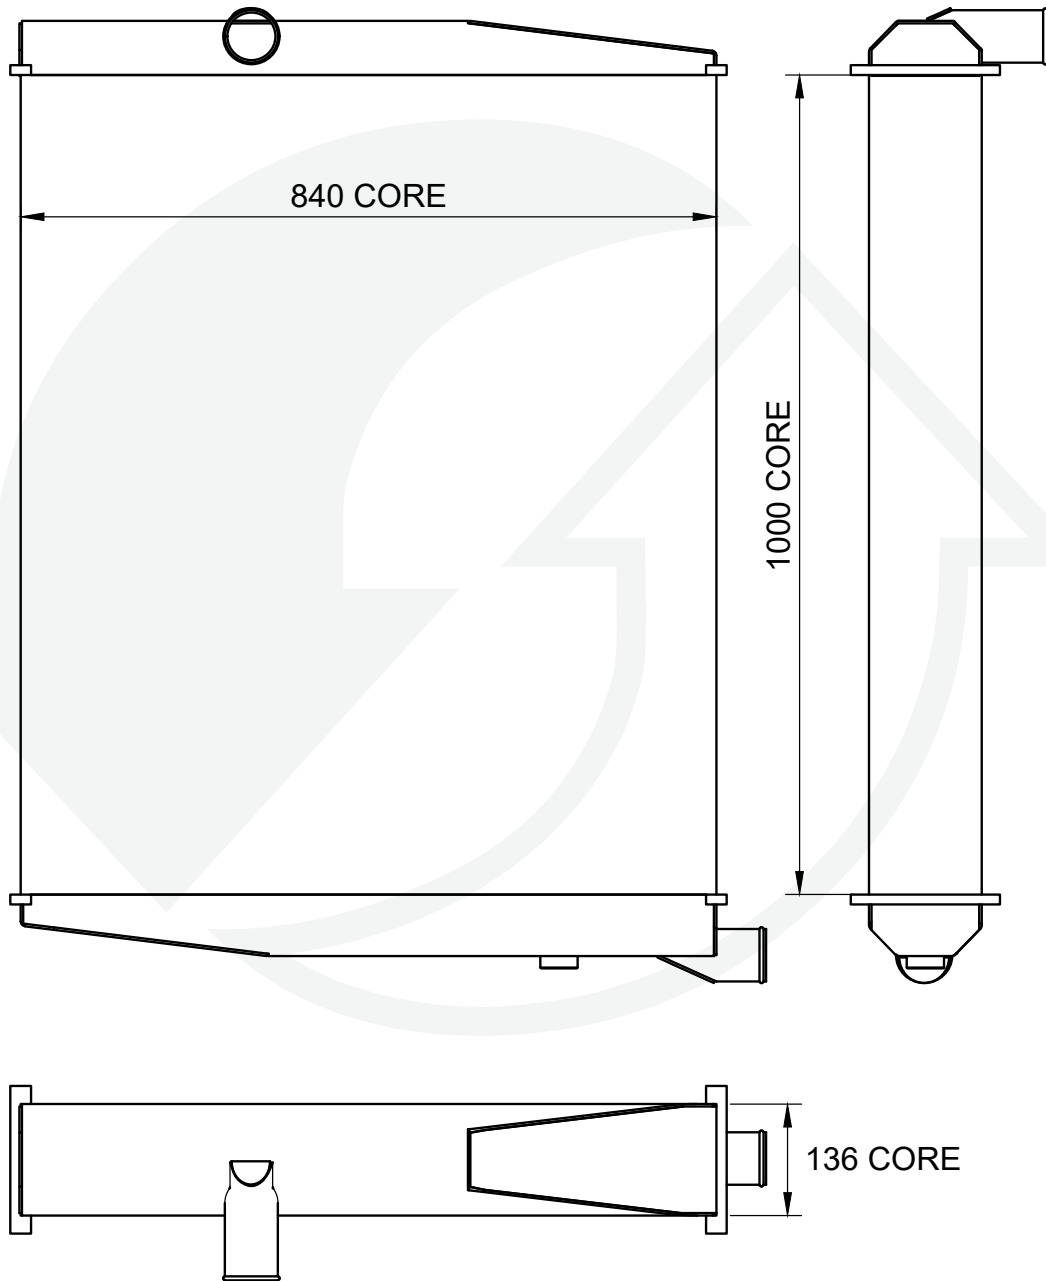

CHE

HEAT TRANSFER PRODUCTS

TUBE & BAR RADIATORS

BELL DUMPER

PART NUMBER: RAD1030BEL1COM

CATERPILLAR 320L

PART NUMBER: RAD930CAT1COM

CATERPILLAR 740-I