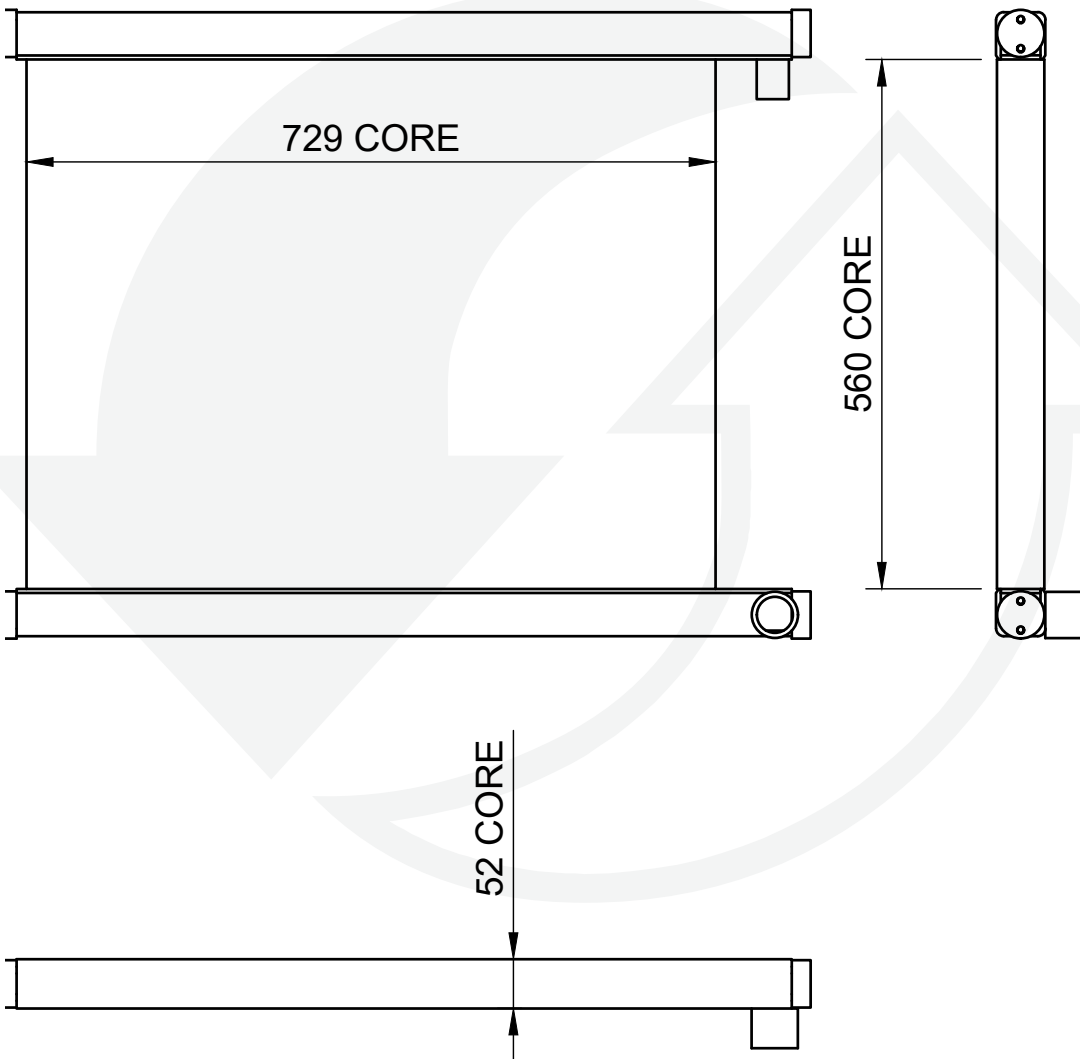

HITACHI ZX130

PART NUMBER: RAD770HIT1COM